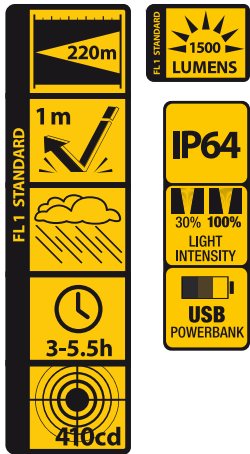

10 Watt High Power COB LED • 1500 Lumen Power

M-WKL-023

Function	100% - 50% - Off USB powerbank function, output 5V 1A LED charging status indicator
LED Type	10 Watt LED
Light Output	1500 lumens
Beam Distance	220m
Run Time	100% = 3h / 50% = 5.5h
Water Resistance	IP64
Material	Aluminium/plastic
Color	Black and yellow
Battery operated	1x 4400mAh Lithium batterie pack included
Accessory	USB-C cable
Dimensions	14.80cm x 14.80cm x 4.10cm
Packaging	1 piece in colorbox
EAN	0884620063108